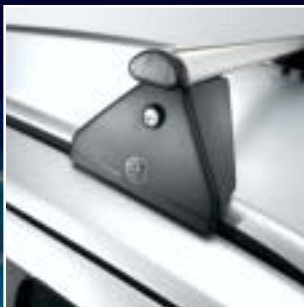

£289.99

KID

Suitable for children 15-36kg/4-12 years old with height adjustable head support for maximum comfort.

£119.99

It doesn't seem to make any difference how big your car is, sooner or later you always find you need more room for carrying things. That's when an addition such as a tow bar or a roof carrier system becomes invaluable.